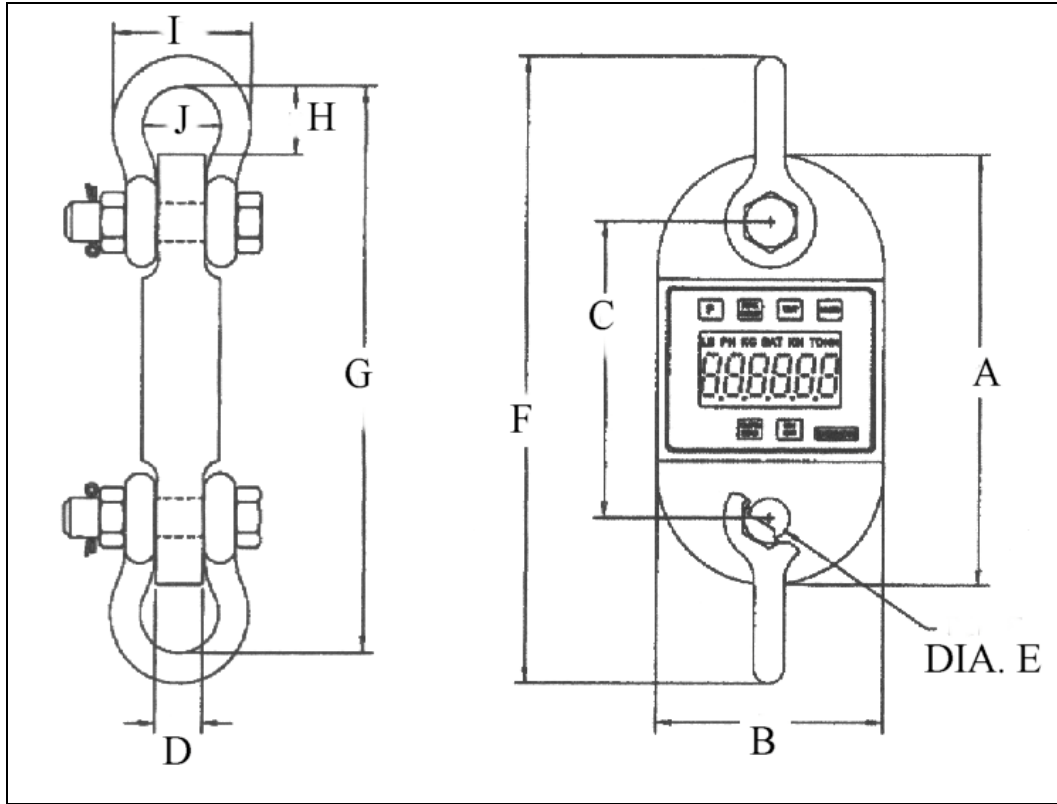

LIFTING GEAR HIRE CORPORATION
PHONE: 800-878-7305 FAX: 708-430-3536
www.lgh-usa.com
1 TON DYNAFOR
DILLON ED-2000

DYNAFOR DIMENSIONS (in.)

A	B	C	D	E	F	G	H	I	J
8.86"	4.72"	6.06"	.98"	.84"	12.95"	11.7"	1.4"	2.94"	1.69"

DYNAFOR SPECIFICATIONS

Capacity (Ton)	Accuracy (+ / - lbs)	Smallest Load (lbs)	Weight (lbs)
1	5	1	4