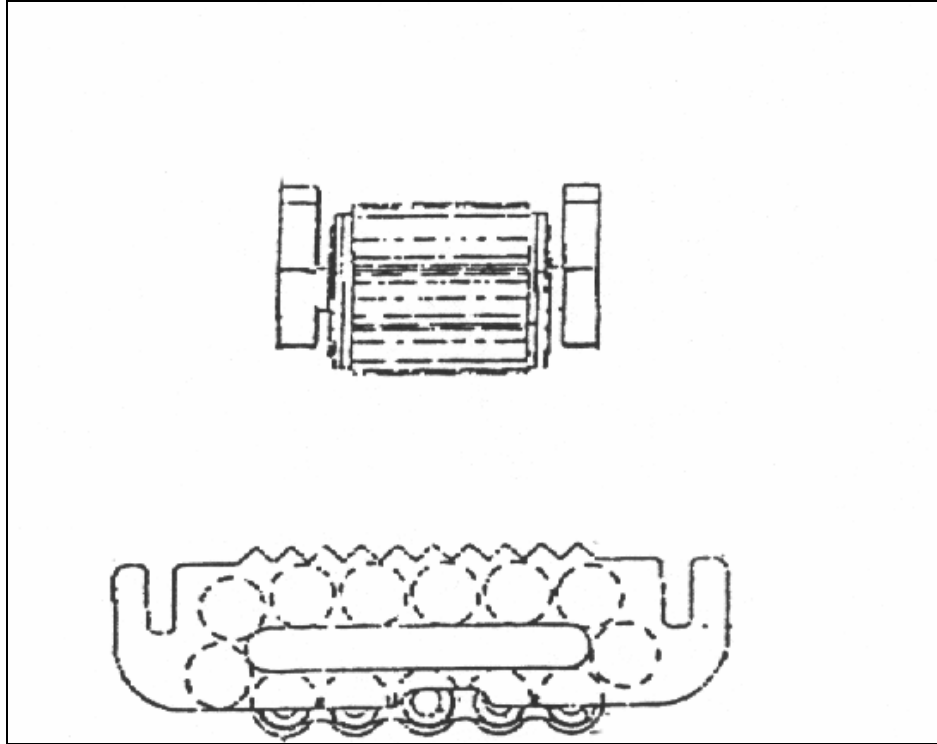

LIFTING GEAR HIRE CORPORATION
PHONE: 800-878-7305 FAX:708-430-3536
www.lgh-usa.com
5 TON MACHINE SKATE
HILMAN ROLLERS 5W-ERS

MACHINE SKATE SPECIFICATIONS

Capacity Ea. (tons)	Contact Rolls	Individual Rollers Only			Weight Ea. (lbs)
		Height (in)	Width (in)	Length (in)	
5	6	2 3/4	5 1/2	8 5/8	20

Dimensions (Combined with Rollers)			
Height (in)	Width (in)	Length (in)	Weight (lbs)
4 7/16	5 7/8	11 1/8	33