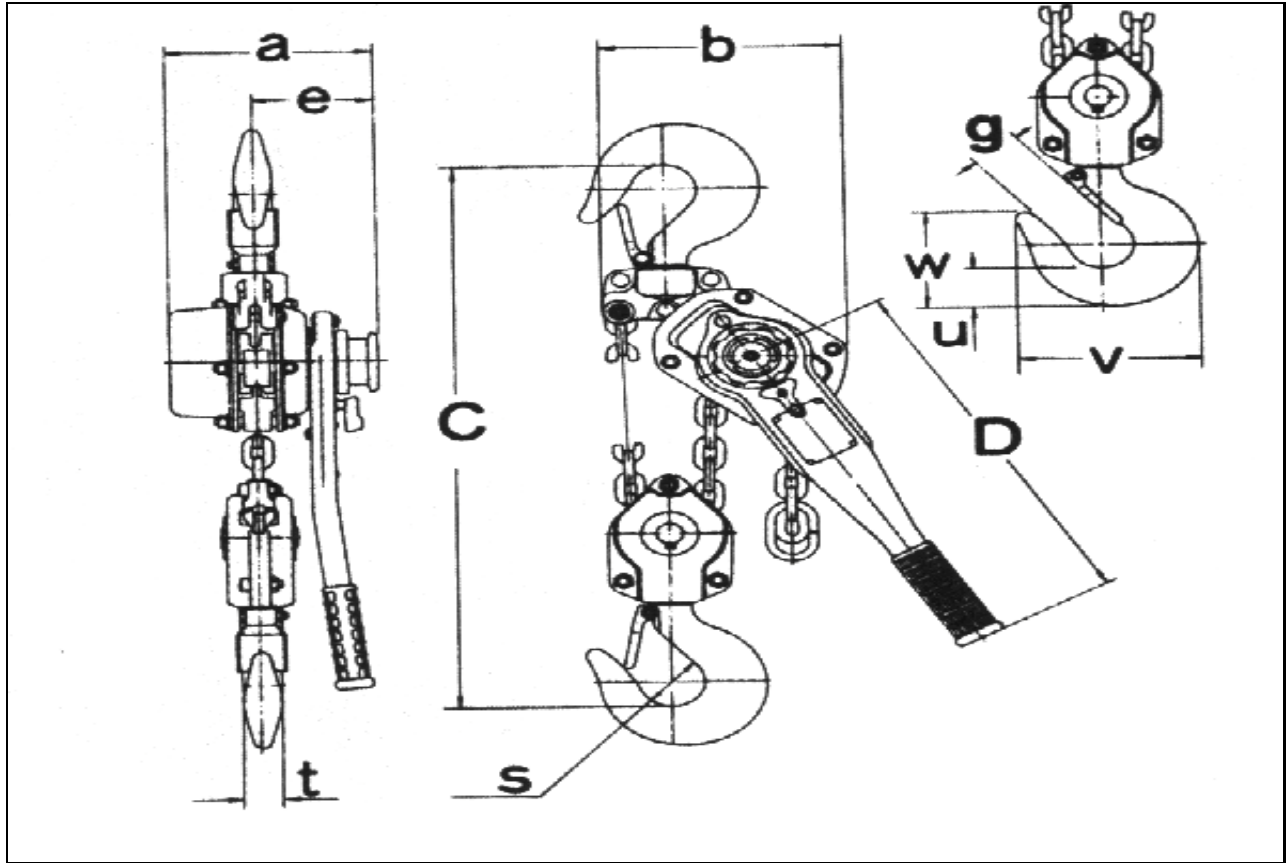

LIFTING GEAR HIRE CORPORATION
PHONE: 800-878-7305 FAX: 708-430-3536
www.lgh-usa.com
9 TON COME-A-LONG
HARRINGTON LB090 (L4 Model)

COME-A-LONG DIMENSIONS (in.)

b	D	a	e	g	s	t	u	v	w	No. of load chain / Size
27.14"	16.37"	7.62"	4.5"	2.85"	3.35"	1.87"	2.48"	9.10"	6.34"	3 / 9 X 27.2 mm

COME-A-LONG SPECIFICATIONS

Rated Load (lbs.)	Weight with (5' h.o.l.)	Minimum Distance Between Hooks (in.)	Chain Pull to Lift Rated Load (lbs.)
18000	92 # (3.57 lbs. per extra foot h.o.l.)	27.75"	74