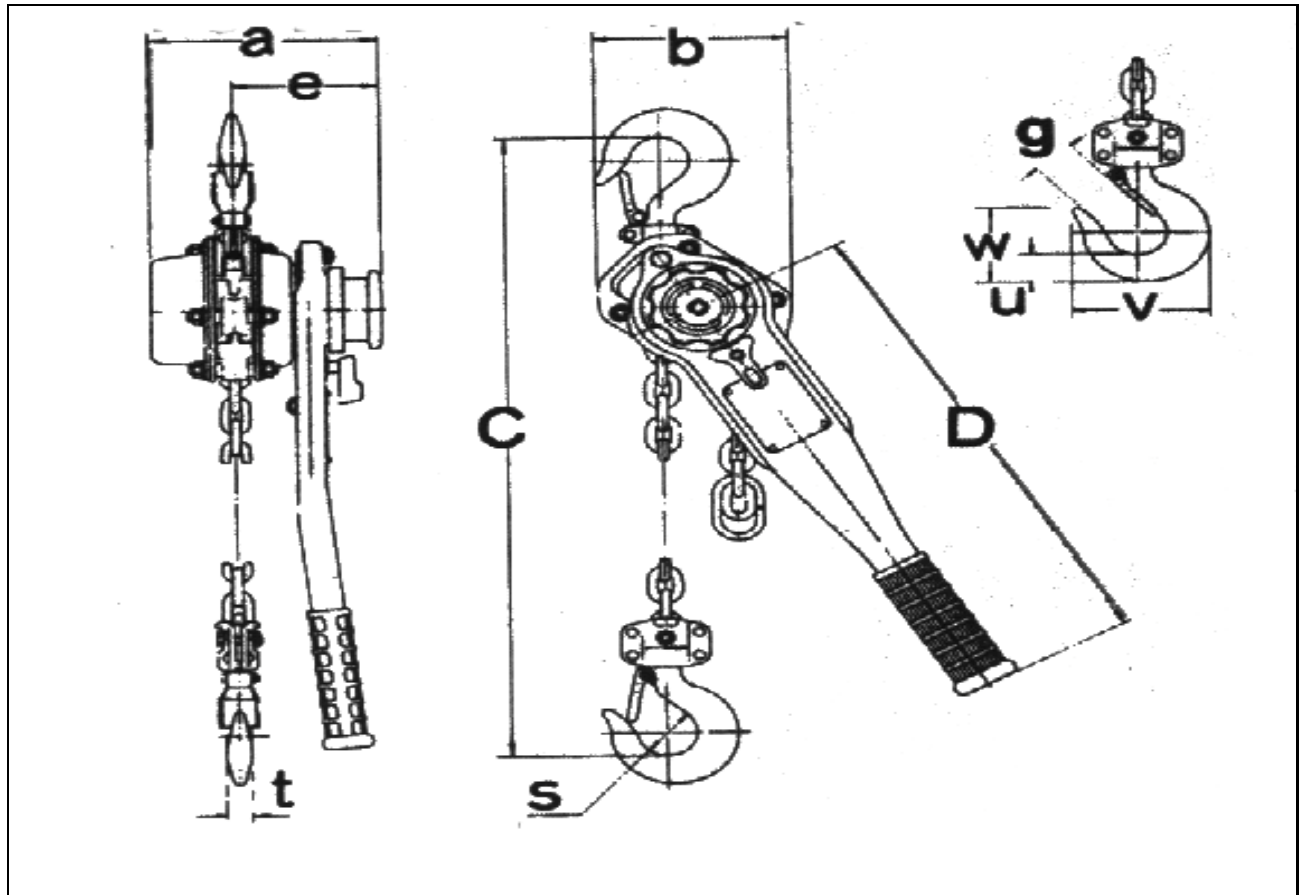

LIFTING GEAR HIRE CORPORATION

PHONE: 800-878-7305 FAX: 708-430-3536

www.lgh-usa.com

3/4 TON COME-A-LONG

HARRINGTON LB008 (L4 Model)

COME-A-LONG DIMENSIONS (in.)

| b | D | a | e | g | s | t | u | v | w | No. of load chain / Size |
|-------|--------|----|----|------|-------|------|------|-------|-------|--------------------------|
| 4.87" | 10.37" | 6" | 4" | .92" | 1.39" | .55" | .77" | 3.15" | 2.22" | 1 / 5.6 X 17.1 mm |

COME-A-LONG SPECIFICATIONS

| Rated Load (lbs.) | Weight with (5' h.o.l.) | Minimum Distance Between Hooks (in.) | Chain Pull to Lift Rated Load (lbs.) |
|----------------------|---|---|---|
| 1500 | 13 # (.46 lbs per extra foot h.o.l.) | 11" | 58 |