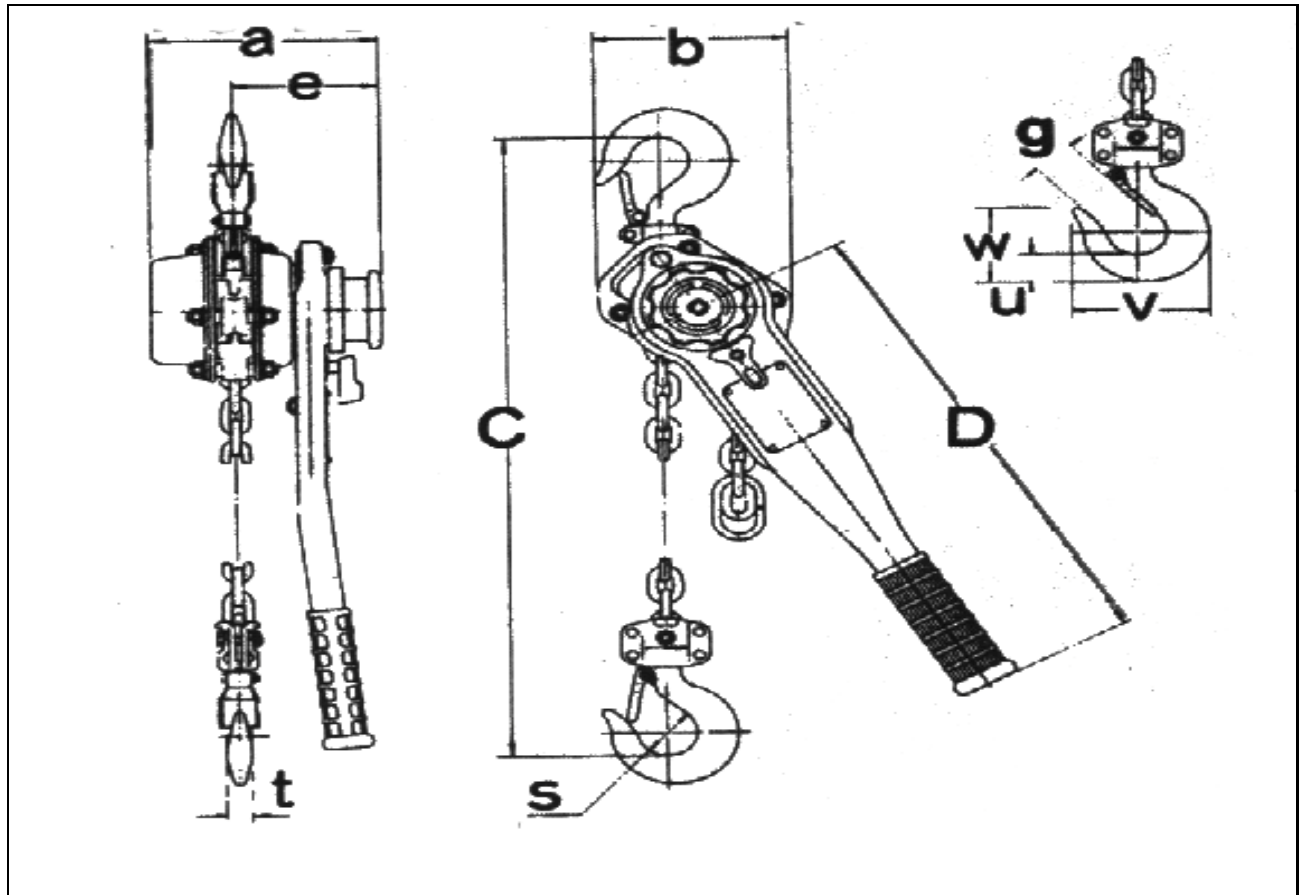

LIFTING GEAR HIRE CORPORATION

PHONE: 800-878-7305 FAX: 708-430-3536

www.lgh-usa.com

1 1/2 TON COME-A-LONG

HARRINGTON LB015 (L4 Model)

COME-A-LONG DIMENSIONS (in.)

b	D	a	e	g	s	t	u	v	w	No. of load chain / Size
5.56"	16.37"	6.68"	4.31"	1.26"	1.66"	.75"	1.0"	3.90"	2.74"	1 / 7.1 X 21.2 mm

COME-A-LONG SPECIFICATIONS

Rated Load (lbs.)	Weight with (5' h.o.l.) 21 # (.75 lbs, per extra foot h.o.l.)	Minimum Distance Between Hooks (in.) 13.5"	Chain Pull to Lift Rated Load (lbs.) 58
3000			