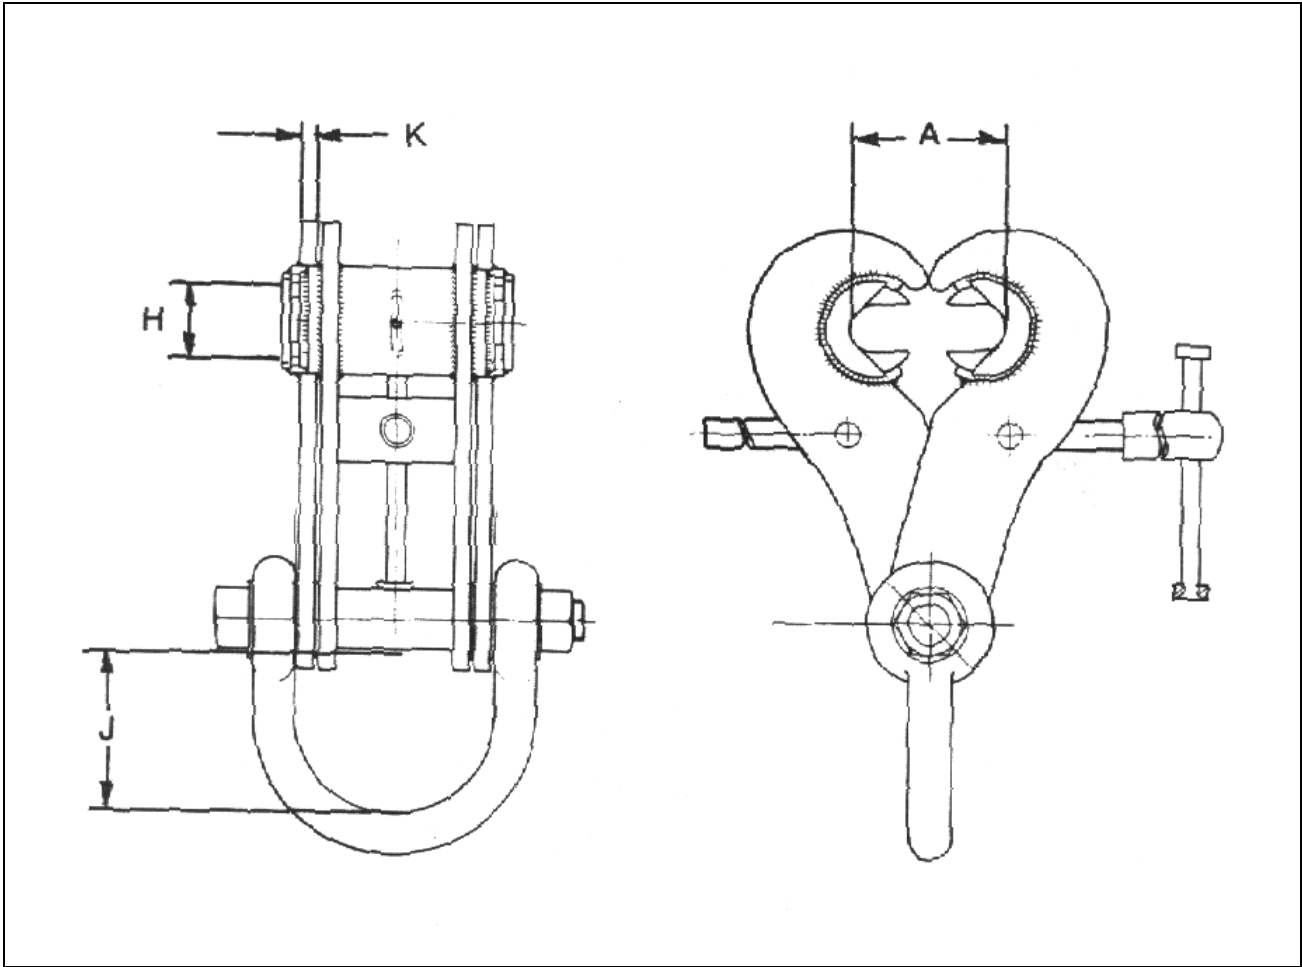

**LIFTING GEAR HIRE CORPORATION**  
**PHONE: 800-878-7305 FAX:708-430-3536**  
**www.lgh-usa.com**  
**2 TON BEAM CLAMPS**  
**SUPERCLAMP S1**

**BEAM CLAMP DIMENSIONS (in.)**

A	H	J	Weight	S.W.L.
3" - 7.5"	7/8"	3 3/4"	8.8#	4,480 LBS.